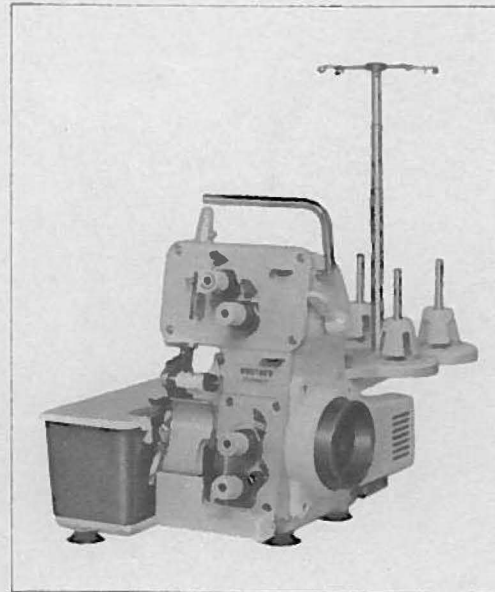

PARTS BOOK
FOR
BROTHER TE4-B503

Please clarify Ref. No. and
Parts No. as well as parts name
When you place an order.

From the library of: Superior Sewing Machine & Supply LLC

Ref. No.	Name of Parts	Q'ty	Parts No.	Ref. No.	Name of Parts	Q'ty	Parts No.	Ref. No.	Name of Parts	Q'ty	Parts No.
A-1	Presser Foot Adjusting Screw	1 pos.	142860-0-01	A-78	Set Screw for A-74	1 pce.	100154-0-02	A-155	Chain Stitch Lever Shaft	1 pce.	142888-0-00
A-2	Presser Bar Spring	1 "	142859-0-01	A-79	Center Pin	1 "	102436-0-01	6A-156	Bushing (Rear) for A-155	1 "	142824-0-00
A-3	Presser Bar Bracket	1 "	142933-0-00	A-80	Set Screw for A-79	1 "	107555-0-01	A-157	Chain Stitch Driving Fork	1 "	142886-0-01
A-4	Set Screw for A-3	1 "	100058-0-03	A-81	Stopper Ring	1 "	103290-0-01	A-158	Set Screw for A-157	1 "	107423-0-01
A-5	Presser Bar	1 "	142857-0-01	A-82	Feed Link	1 "	142849-0-01	A-159	Bushing (Front) for A-155	1 "	142823-0-00
A-6	Set Screw for A-7	1 "	100137-0-04	A-83	Set Screw for A-96	1 "	100541-0-01	A-160	Chain Stitch Looper Holder	1 "	142887-0-01
A-7	Presser Foot Upper	1 "	142853-0-01	A-84	Washer for A-96	1 "	116199-0-01	A-161	Set Screw for A-160	1 "	100320-0-03
A-8	Spring for A-11	1 "	142856-0-01	A-85	Feed Lever	1 "	142846-0-01	A-162	Chain Stitch Looper	1 "	142889-0-01
A-9	Stud Screw for A-8	1 "	112106-0-02	A-86	Set Screw for A-88	1 "	107555-0-01	A-163	Set Screw for A-162	1 "	100257-0-06
A-10	Pin	1 "	047200-8-42	A-87	Feed Bar	1 "	142844-0-01	A-164	Thread Take-up	1 "	147067-0-01
A-11	Presser Foot Lower	1 "	147070-0-01	A-88	Feed Bar Shaft	1 "	142845-0-01	A-165	Washer for A-164	1 "	106161-0-03
A-12	Needle Bar Cap	1 "	147043-0-00	A-89	Wick for A-85	1 "	142869-0-00	A-166	Set Screw for A-164	1 "	100257-0-06
A-13	Needle Bar Bushing Upper	1 "	142819-0-00	A-90	Center Pin	1 "	116605-0-01	A-167	Nut	4 pcs.	102853-0-01
A-14	Needle Bar	1 "	142832-0-01	A-91	Set Screw for A-90	1 "	107555-0-01	A-168	Washer	4 "	112315-0-01
A-15	Needle Bar Connecting Stud	1 "	121586-0-01	A-92	Set Screw for A-93	2 pcs.	100080-0-01	A-169	Thread Guide Plate	4 "	142901-0-01
A-16	Set Screw for A-15	1 "	100289-0-02	A-93	Feed Dog	1 pce.	142851-0-01	A-170	Thread Take-up Spring	3 "	142903-0-01
A-17	Needle Bar Connecting Link	1 "	142830-0-00	A-94	Set Screw for A-114	1 "	107555-0-01	A-171	Tension Control Stud	4 "	142902-0-01
A-18	Felt for A	1 "	142831-0-00	A-95	Set Screw for A-96	1 "	100541-0-01	A-172	Tension Disc	8 "	145446-0-01
A-19	Link Shaft	1 "	142827-0-01	A-96	Feed Eccentric Plate	1 "	142847-0-01	A-173	Tension Disc Washer	4 "	144103-0-01
A-20	Felt for A-19	1 "	117429-0-01	A-97	Feed Eccentric Plate Stud	1 "	142848-0-01	A-174	Tension Spring	3 "	142904-0-01
A-21	Needle Thread Take-up	1 "	142909-0-01	A-98	Set Screw for A-100	1 "	102716-0-03	A-175	Tension Spring Washer	4 "	105228-0-01
A-22	Set Screw for A-21	1 "	100242-0-03	A-99	Set Screw for A-100	2 pcs.	107086-0-01	A-176	Tension Control Knob	4 "	147068-0-01
A-23	Needle Bar Bushing Lower	1 "	142820-0-00	A-100	Feed Eccentric Wheel	1 pce.	142814-0-01	A-177	Tension Indicating Plate	1 pce.	147049-0-01
A-24	Needle Clamp	1 "	142833-0-01	A-101	Feed Lifting Lever	1 "	142850-0-00	A-178	Machine Body	1 "	142800-0-02
A-25	Set Screw for A-26	2 pcs.	120049-0-03	A-102	Bushing (Left) for A-103	1 "	142818-0-00	A-179	Panel	1 "	142803-0-02
A-26	Needle TE X1 #14	2 "	142935-0-14	A-103	Main Driving Shaft	1 "	142812-0-01	A-180	Vinyl Washer	1 "	142932-0-00
A-27	Needle Bar Driving Lever	1 pce.	142828-0-00	A-104	Set Collar	1 "	142929-0-00	A-181	Ø Screw 4 X 8	10 pcs.	002400-8-01
A-28	Set Screw for A-18	1 "	107555-0-01	A-105	Chain Stitch Rod Cam	1 "	142815-0-01	A-182	Ø Screw 4 X 25	2 "	002402-5-01
A-29	Set Screw for A-39	1 "	107555-0-01	A-106	Set Screw for A-105	2 pcs.	107555-0-01	A-183	Hinge Cap	4 "	114255-0-01
A-30	Set Screw for A-27	1 "	107555-0-01	A-107	Needle Bar Rod Stud	1 pce.	142827-0-01	A-184	Hinge Pin	1 pce.	112248-0-01
A-31	Stopper Collar	1 "	142862-0-00	A-108	Needle Bar Rod	1 "	142826-0-00	A-185	Hinge for Cloth Plate Cover	1 "	142864-0-01
A-32	Set Screw for A-31	1 "	100242-0-03	A-109	Needle Bar Eccentric Wheel	1 "	142813-0-01	A-186	Cloth Plate Cover	1 "	142807-0-01
A-33	Presser Bar Lifter Cam	1 "	142861-0-01	A-110	Set Screw for A-109	2 pcs.	107086-0-01	A-187	Cloth Plate Cover Cushion	1 "	142918-0-00
A-34	Set Screw for A-33	1 "	104869-0-02	A-111	Looper Rod	1 pce.	142865-0-00	A-188	Set Screw for A-189	2 pcs.	107231-0-01
A-35	Bushing (Left)	1 "	142822-0-00	A-112	Rod Pin	1 "	142827-0-01	A-189	Needle Plate	1 pce.	142834-0-01
A-36	Set Screw for A-35	1 "	107555-0-01	A-113	Felt	1 "	117428-0-01	A-190	Looper Thread Guide	1 "	142897-0-01
A-37	Upper Knife Driving Lever Shaft	1 "	142938-0-01	A-114	Rod Pin	1 "	142827-0-01	A-191	Name Plate	1 "	147065-0-01
A-38	Felt for A-39	1 "	117429-0-01	A-115	Set Screw for A-116	1 "	107555-0-01	A-192	Medallion	1 "	147064-0-01
A-39	Stud for A-40	1 "	142827-0-01	A-116	Looper Connecting Shaft	1 "	142870-0-01	A-193	Front Cover	1 "	147058-0-01
A-40	Upper Knife Driving Lever	1 "	142836-0-02	A-117	Looper Shaft Gear	1 "	142872-0-01	A-194	Screw for A-193	1 "	100137-0-04
A-41	Set Screw for A-37	1 "	107555-0-01	A-118	Chain Stitch Driving Cam	1 "	142885-0-00	A-195	Oil Pan	1 "	142809-0-02
A-42	Upper Knife Driving Lever	1 "	142837-0-02	A-119	Set Screw for A-118	1 "	107555-0-01	A-196	Set Screw for A-195	3 pcs.	009781-4-12
A-43	Set Screw for A-42	1 "	102850-0-01	A-120	Bushing for A-117	1 "	142821-0-00	A-197	Spring Plate for A-185	1 pce.	142808-0-01
A-44	Link Shaft for A-40	1 "	112372-0-01	A-121	Set Screw for A-120	1 "	107555-0-01	A-198	Set Screw for A-197	2 pcs.	100242-0-03
A-45	Wick for A-44	1 "	112373-0-01	A-122	Washer	1 "	106181-0-03	A-199	Cushion	4 "	142810-0-00
A-46	Set Screw for A-47	2 pcs.	106202-0-01	A-123	Looper Lever	1 "	147052-0-01	A-200	Washer	4 "	025710-1-32
A-47	Presser Plate for Knife	1 pce.	142839-0-01	A-124	Looper Lever Stopper	1 "	147053-0-01	A-201	Set Screw for A-199	4 "	142957-0-01
A-48	Upper Knife	1 "	142930-0-01	A-125	Spring Pin	1 "	047301-0-42	A-202	Front Cover for Double-Chain-Stitch	1 pce.	147040-0-01
A-49	Upper Knife Holder	1 "	142838-0-01	A-126	Stop Ring	1 "	048060-3-42	A-203	Bushing (Right) for A-103	1 "	142817-0-00
A-50	Upper Knife Presser Spring	1 "	112386-0-01	A-127	Spring Plate	1 "	147054-0-01	A-204	Set Screw for A-203	1 "	107555-0-01
A-51	Upper Knife Presser Pin	1 "	112381-0-01	A-128	Set Screw for A-127	2 pcs.	120049-0-03	A-206	Pulley	1 "	142816-0-02
A-52	Upper Knife Holder Guide	1 "	142840-0-01	A-129	Looper Guide Lever	1 pce.	142879-0-01	A-206	Set Screw for A-205	1 "	112192-0-01
A-53	Set Screw for A-52	1 "	100242-0-03	A-130	Stud for A-129	1 "	142880-0-01	A-207	Set Screw for A-206	1 "	100062-0-02
A-54	Set Screw for A-48	1 "	142939-0-01	A-131	Set Screw for A-130	1 "	107555-0-01	A-208	Pulley Cover	1 "	147046-0-00
A-55	Thread Guide	1 "	142911-0-01	A-132	Wick for A-130	1 "	112373-0-01	A-209	Set Screw for A-208	3 pcs.	002400-8-01
A-56	Set Screw for A-55	1 "	110078-0-01	A-133	Looper Link	1 "	142877-0-01	A-210	Spring	1 pce.	142807-0-01
A-57	Oil Saucer	1 "	142891-0-00	A-134	Stud Screw for A-133	1 "	142878-0-01	A-211	Tension Spring for Chain Stitch	1 "	142908-0-01
A-58	Set Screw for A-67	1 "	100185-0-03	A-135	Nut	1 "	110161-0-02	A-212	Spool Stand	1 "	142917-0-01
A-59	Nut	1 "	106129-0-01	A-136	Felt	1 "	142831-0-00	A-213	Spool Stand Colour Plate	1 "	147047-0-01
A-60	Oil Saucer Felt	1 "	142892-0-01	A-137	Link for A-133	1 "	112282-0-01	A-214	Spool Cushion	4 pcs.	147060-0-00
A-61	Wick E & F	2 pcs.	142893-0-00	A-138	Felt for A-137	1 "	112293-0-01	A-215	Spool Pin	4 "	142914-0-01
A-62	Wick C & D	2 "	142894-0-00	A-139	Spreader	1 "	142881-0-01	A-216	Spool Stand Base	1 pce.	142813-0-02
A-63	Wick B	1 pce.	142895-0-00	A-140	Set Screw for A-139	1 "	100137-0-03	A-217	Set Screw for A-212	1 "	104889-0-02
A-64	Wick A	1 "	142896-0-00	A-141	Looper Connecting Gear	1 "	142887-0-01	A-218	Nut for A-212	1 "	102571-0-03
A-65	Needle Bar Driving Lever Shaft	1 "	142829-0-01	A-142	Looper Connecting Lever	1 "	142866-0-00	A-219	Set Screw for A-216	2 pcs.	107428-0-02
A-66	Bushing (Right) for A-65	1 "	142821-0-00	A-143	Set Screw	1 "	107428-0-02	A-220	Controller	1 pce.	
A-67	Set Screw for A-66	1 "	107555-0-01	A-144	Bushing for A-116	1 "	142824-0-00	A-221	Motor	1 "	
A-68	Spring Washer	1 "	120265-0-01	A-145	Set Screw for A-144	2 pcs.	107555-0-01	A-222	Washer	1 "	100197-0-04
A-69	Presser Bar Lifter	1 "	142863-0-02	A-146	Felt	1 pce.	117429-0-01	A-223	Spring Washer	1 "	203736-0-01
A-70	Set Screw for A-69	1 "	013710-7-13	A-147	Stud for A-150	1 "	142883-0-01	A-224	Set Bolt for Motor	1 "	103741-0-01
A-71	Set Screw	1 "	100267-0-07	A-148	Set Collar for A-150	1 "	142871-0-01	A-225	Motor Belt	1 "	117153-0-00
A-72	Set Screw for A-75	1 "	142939-0-01	A-149	Set Screw for A-148	2 pcs.	111443-0-01	A-226	Tension Indicating Plate	1 "	147049-0-02
A-73	Lower Knife Presser Pin	1 "	142842-0-01	A-150	Looper Feeding Lever	1 pce.	142884-0-01	A-227	Tension Indicating Plate	1 "	147049-0-03
A-74	Lower Knife Holder	1 "	142841-0-01	A-151	Set Screw for A-147	1 "	107555-0-01	A-228	Tension Indicating Plate	1 "	147049-0-04
A-75	Lower Knife	1 "	142858-0-01	A-152	Chain Stitch Rod	1 "	142882-0-01				
A-76	Lower Knife Presser Plate	1 "	142839-0-01	A-153	Set Screw A-154	2 pcs.	111443-0-01				
A-77	Set Screw for A-76	2 pcs.	106202-0-01	A-154	Set Collar for A-150	1 pce.	142871-0-01				