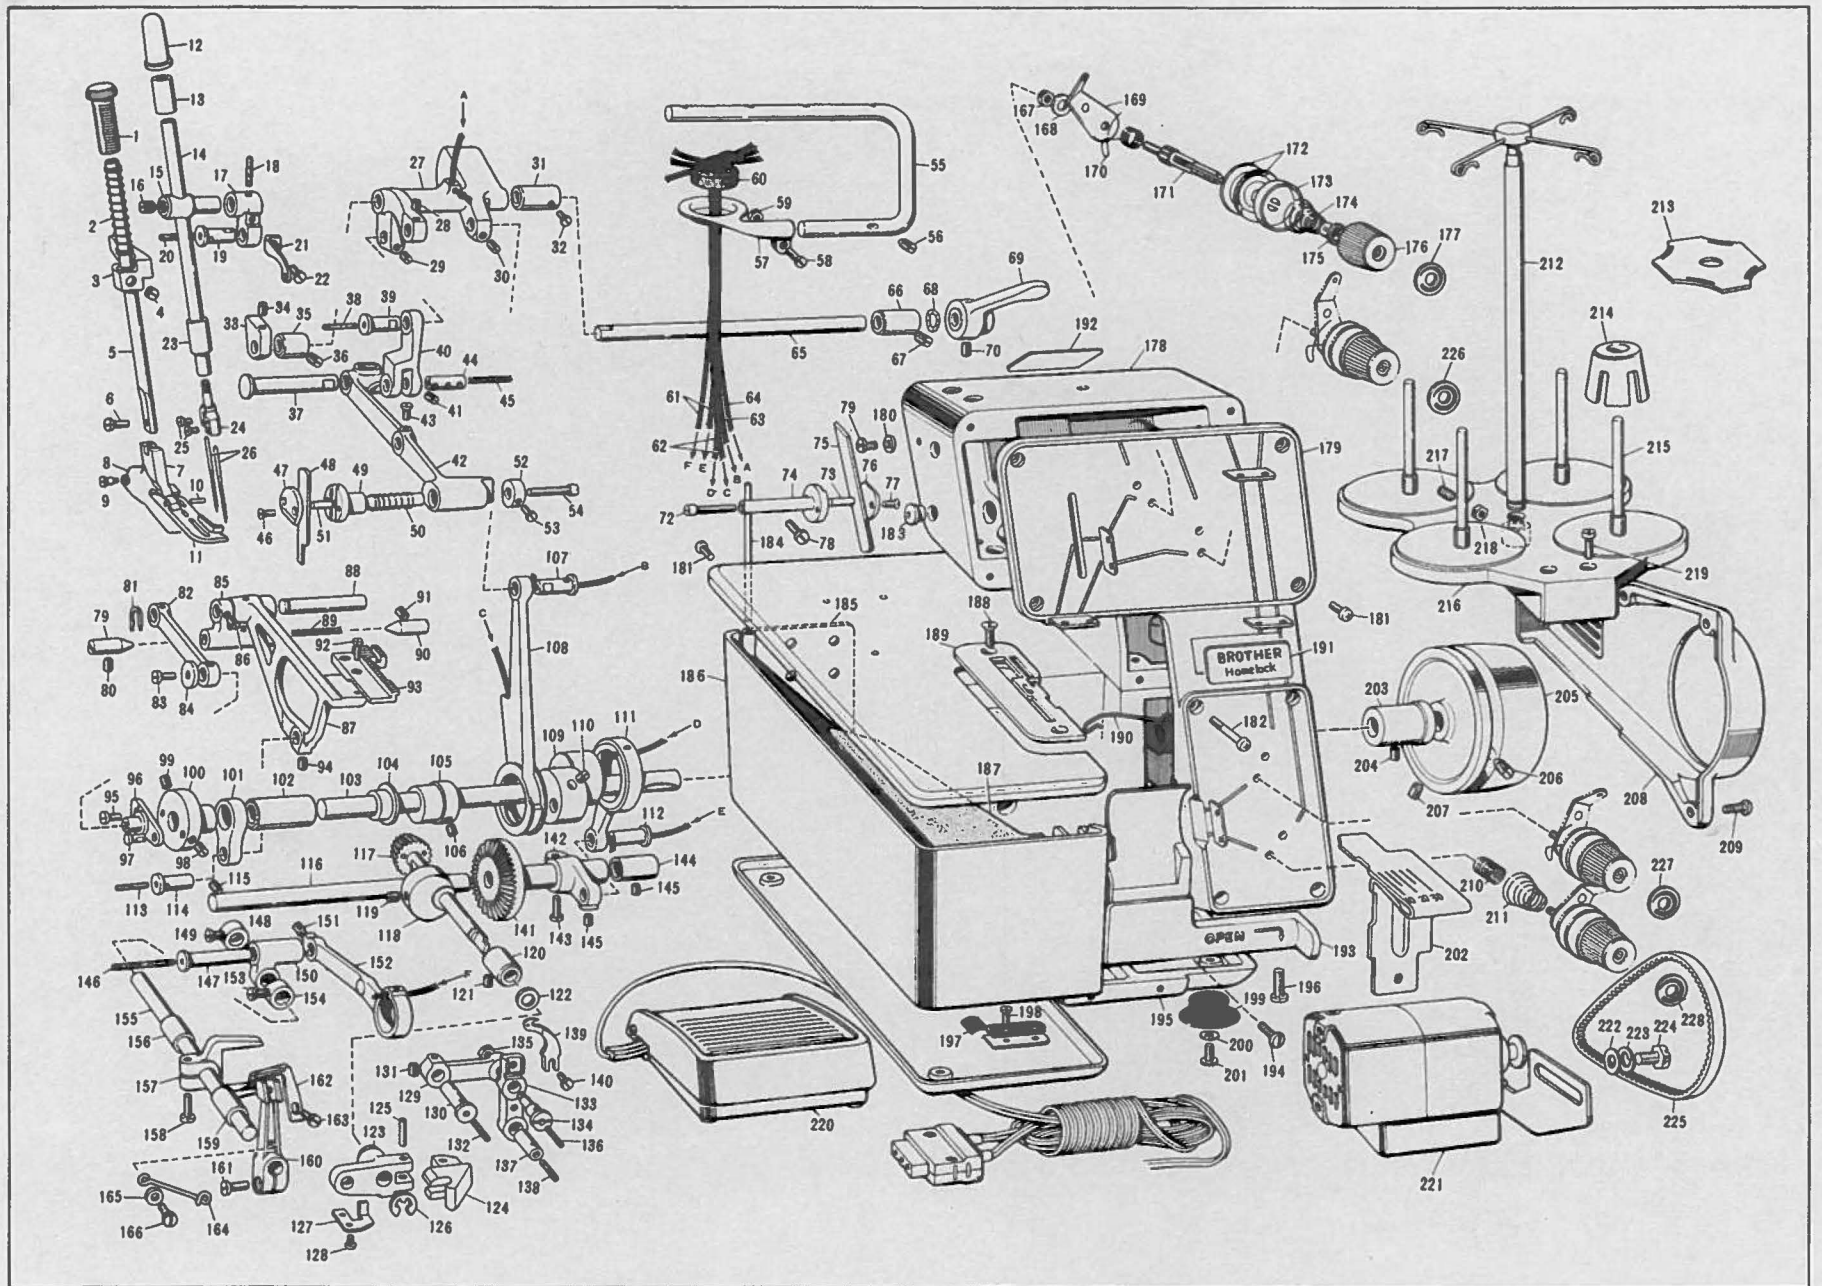

PARTS BOOK
FOR
BROTHER TE4-B503

Please clarify Ref. No. and
Parts No. as well as parts name
When you place an order.

From the library of: Superior Sewing Machine & Supply LLC

Ref. No.	Name of Parts	Q'ty	Parts No.	Ref. No.	Name of Parts	Q'ty	Parts No.	Ref. No.	Name of Parts	Q'ty	Parts No.
A-1	Presser Foot Adjusting Screw	1 pos.	142860-0-01	A-78	Set Screw for A-74	1 pce.	100154-0-02	A-155	Chain Stitch Lever Shaft	1 pce.	142888-0-00
A-2	Presser Bar Spring	1 "	142859-0-01	A-79	Center Pin	1 "	102436-0-01	6A-156	Bushing (Rear) for A-155	1 "	142824-0-00
A-3	Presser Bar Bracket	1 "	142933-0-00	A-80	Set Screw for A-79	1 "	107555-0-01	A-157	Chain Stitch Driving Fork	1 "	142886-0-01
A-4	Set Screw for A-3	1 "	100058-0-03	A-81	Stopper Ring	1 "	103290-0-01	A-158	Set Screw for A-157	1 "	107423-0-01
A-5	Presser Bar	1 "	142857-0-01	A-82	Feed Link	1 "	142849-0-01	A-159	Bushing (Front) for A-155	1 "	142823-0-00
A-6	Set Screw for A-7	1 "	100137-0-04	A-83	Set Screw for A-96	1 "	100541-0-01	A-160	Chain Stitch Looper Holder	1 "	142887-0-01
A-7	Presser Foot Upper	1 "	142853-0-01	A-84	Washer for A-96	1 "	116199-0-01	A-161	Set Screw for A-160	1 "	100320-0-03
A-8	Spring for A-11	1 "	142856-0-01	A-85	Feed Lever	1 "	142846-0-01	A-162	Chain Stitch Looper	1 "	142889-0-01
A-9	Stud Screw for A-8	1 "	112106-0-02	A-86	Set Screw for A-88	1 "	107555-0-01	A-163	Set Screw for A-162	1 "	100257-0-06
A-10	Pin	1 "	047200-8-42	A-87	Feed Bar	1 "	142844-0-01	A-164	Thread Take-up	1 "	147067-0-01
A-11	Presser Foot Lower	1 "	147070-0-01	A-88	Feed Bar Shaft	1 "	142845-0-01	A-165	Washer for A-164	1 "	106161-0-03
A-12	Needle Bar Cap	1 "	147043-0-00	A-89	Wick for A-85	1 "	142869-0-00	A-166	Set Screw for A-164	1 "	100257-0-06
A-13	Needle Bar Bushing Upper	1 "	142819-0-00	A-90	Center Pin	1 "	116605-0-01	A-167	Nut	4 pcs.	102853-0-01
A-14	Needle Bar	1 "	142832-0-01	A-91	Set Screw for A-90	1 "	107555-0-01	A-168	Washer	4 "	112315-0-01
A-15	Needle Bar Connecting Stud	1 "	121586-0-01	A-92	Set Screw for A-93	2 pcs.	100080-0-01	A-169	Thread Guide Plate	4 "	142901-0-01
A-16	Set Screw for A-15	1 "	100289-0-02	A-93	Feed Dog	1 pce.	142851-0-01	A-170	Thread Take-up Spring	3 "	142903-0-01
A-17	Needle Bar Connecting Link	1 "	142830-0-00	A-94	Set Screw for A-114	1 "	107555-0-01	A-171	Tension Control Stud	4 "	142902-0-01
A-18	Felt for A	1 "	142831-0-00	A-95	Set Screw for A-96	1 "	100541-0-01	A-172	Tension Disc	8 "	145446-0-01
A-19	Link Shaft	1 "	142827-0-01	A-96	Feed Eccentric Plate	1 "	142847-0-01	A-173	Tension Disc Washer	4 "	144103-0-01
A-20	Felt for A-19	1 "	117429-0-01	A-97	Feed Eccentric Plate Stud	1 "	142848-0-01	A-174	Tension Spring	3 "	142904-0-01
A-21	Needle Thread Take-up	1 "	142909-0-01	A-98	Set Screw for A-100	1 "	102716-0-03	A-175	Tension Spring Washer	4 "	105228-0-01
A-22	Set Screw for A-21	1 "	100242-0-03	A-99	Set Screw for A-100	2 pcs.	107086-0-01	A-176	Tension Control Knob	4 "	147068-0-01
A-23	Needle Bar Bushing Lower	1 "	142820-0-00	A-100	Feed Eccentric Wheel	1 pce.	142814-0-01	A-177	Tension Indicating Plate	1 pce.	147049-0-01
A-24	Needle Clamp	1 "	142833-0-01	A-101	Feed Lifting Lever	1 "	142850-0-00	A-178	Machine Body	1 "	142800-0-02
A-25	Set Screw for A-26	2 pcs.	120049-0-03	A-102	Bushing (Left) for A-103	1 "	142818-0-00	A-179	Panel	1 "	142803-0-02
A-26	Needle TE X1 #14	2 "	142935-0-14	A-103	Main Driving Shaft	1 "	142812-0-01	A-180	Vinyl Washer	1 "	142932-0-00
A-27	Needle Bar Driving Lever	1 pce.	142828-0-00	A-104	Set Collar	1 "	142929-0-00	A-181	Ø Screw 4 X 8	10 pcs.	002400-8-01
A-28	Set Screw for A-18	1 "	107555-0-01	A-105	Chain Stitch Rod Cam	1 "	142815-0-01	A-182	Ø Screw 4 X 25	2 "	002402-5-01
A-29	Set Screw for A-39	1 "	107555-0-01	A-106	Set Screw for A-105	2 pcs.	107555-0-01	A-183	Hinge Cap	4 "	114255-0-01
A-30	Set Screw for A-27	1 "	107555-0-01	A-107	Needle Bar Rod Stud	1 pce.	142827-0-01	A-184	Hinge Pin	1 pce.	112248-0-01
A-31	Stopper Collar	1 "	142862-0-00	A-108	Needle Bar Rod	1 "	142826-0-00	A-185	Hinge for Cloth Plate Cover	1 "	142864-0-01
A-32	Set Screw for A-31	1 "	100242-0-03	A-109	Needle Bar Eccentric Wheel	1 "	142813-0-01	A-186	Cloth Plate Cover	1 "	142807-0-01
A-33	Presser Bar Lifter Cam	1 "	142861-0-01	A-110	Set Screw for A-109	2 pcs.	107086-0-01	A-187	Cloth Plate Cover Cushion	1 "	142918-0-00
A-34	Set Screw for A-33	1 "	104869-0-02	A-111	Looper Rod	1 pce.	142865-0-00	A-188	Set Screw for A-189	2 pcs.	107231-0-01
A-35	Bushing (Left)	1 "	142822-0-00	A-112	Rod Pin	1 "	142827-0-01	A-189	Needle Plate	1 pce.	142834-0-01
A-36	Set Screw for A-35	1 "	107555-0-01	A-113	Felt	1 "	117428-0-01	A-190	Looper Thread Guide	1 "	142897-0-01
A-37	Upper Knife Driving Lever Shaft	1 "	142938-0-01	A-114	Rod Pin	1 "	142827-0-01	A-191	Name Plate	1 "	147065-0-01
A-38	Felt for A-39	1 "	117429-0-01	A-115	Set Screw for A-116	1 "	107555-0-01	A-192	Medallion	1 "	147064-0-01
A-39	Stud for A-40	1 "	142827-0-01	A-116	Looper Connecting Shaft	1 "	142870-0-01	A-193	Front Cover	1 "	147058-0-01
A-40	Upper Knife Driving Lever	1 "	142836-0-02	A-117	Looper Shaft Gear	1 "	142872-0-01	A-194	Screw for A-193	1 "	100137-0-04
A-41	Set Screw for A-37	1 "	107555-0-01	A-118	Chain Stitch Driving Cam	1 "	142885-0-00	A-195	Oil Pan	1 "	142809-0-02
A-42	Upper Knife Driving Lever	1 "	142837-0-02	A-119	Set Screw for A-118	1 "	107555-0-01	A-196	Set Screw for A-195	3 pcs.	009781-4-12
A-43	Set Screw for A-42	1 "	102850-0-01	A-120	Bushing for A-117	1 "	142821-0-00	A-197	Spring Plate for A-185	1 pce.	142808-0-01
A-44	Link Shaft for A-40	1 "	112372-0-01	A-121	Set Screw for A-120	1 "	107555-0-01	A-198	Set Screw for A-197	2 pcs.	100242-0-03
A-45	Wick for A-44	1 "	112373-0-01	A-122	Washer	1 "	106181-0-03	A-199	Cushion	4 "	142810-0-00
A-46	Set Screw for A-47	2 pcs.	106202-0-01	A-123	Looper Lever	1 "	147052-0-01	A-200	Washer	4 "	025710-1-32
A-47	Presser Plate for Knife	1 pce.	142839-0-01	A-124	Looper Lever Stopper	1 "	147053-0-01	A-201	Set Screw for A-199	4 "	142957-0-01
A-48	Upper Knife	1 "	142930-0-01	A-125	Spring Pin	1 "	047301-0-42	A-202	Front Cover for Double-Chain-Stitch	1 pce.	147040-0-01
A-49	Upper Knife Holder	1 "	142838-0-01	A-126	Stop Ring	1 "	048060-3-42	A-203	Bushing (Right) for A-103	1 "	142817-0-00
A-50	Upper Knife Presser Spring	1 "	112386-0-01	A-127	Spring Plate	1 "	147054-0-01	A-204	Set Screw for A-203	1 "	107555-0-01
A-51	Upper Knife Presser Pin	1 "	112381-0-01	A-128	Set Screw for A-127	2 pcs.	120049-0-03	A-206	Pulley	1 "	142816-0-02
A-52	Upper Knife Holder Guide	1 "	142840-0-01	A-129	Looper Guide Lever	1 pce.	142879-0-01	A-206	Set Screw for A-205	1 "	112192-0-01
A-53	Set Screw for A-52	1 "	100242-0-03	A-130	Stud for A-129	1 "	142880-0-01	A-207	Set Screw for A-206	1 "	100062-0-02
A-54	Set Screw for A-48	1 "	142939-0-01	A-131	Set Screw for A-130	1 "	107555-0-01	A-208	Pulley Cover	1 "	147046-0-00
A-55	Thread Guide	1 "	142911-0-01	A-132	Wick for A-130	1 "	112373-0-01	A-209	Set Screw for A-208	3 pcs.	002400-8-01
A-56	Set Screw for A-55	1 "	110078-0-01	A-133	Looper Link	1 "	142877-0-01	A-210	Spring	1 pce.	142807-0-01
A-57	Oil Saucer	1 "	142891-0-00	A-134	Stud Screw for A-133	1 "	142878-0-01	A-211	Tension Spring for Chain Stitch	1 "	142908-0-01
A-58	Set Screw for A-67	1 "	100185-0-03	A-135	Nut	1 "	110161-0-02	A-212	Spool Stand	1 "	142917-0-01
A-59	Nut	1 "	106129-0-01	A-136	Felt	1 "	142831-0-00	A-213	Spool Stand Colour Plate	1 "	147047-0-01
A-60	Oil Saucer Felt	1 "	142892-0-01	A-137	Link for A-133	1 "	112282-0-01	A-214	Spool Cushion	4 pcs.	147060-0-00
A-61	Wick E & F	2 pcs.	142893-0-00	A-138	Felt for A-137	1 "	112293-0-01	A-215	Spool Pin	4 "	142914-0-01
A-62	Wick C & D	2 "	142894-0-00	A-139	Spreader	1 "	142881-0-01	A-216	Spool Stand Base	1 pce.	142813-0-02
A-63	Wick B	1 pce.	142895-0-00	A-140	Set Screw for A-139	1 "	100137-0-03	A-217	Set Screw for A-212	1 "	104889-0-02
A-64	Wick A	1 "	142896-0-00	A-141	Looper Connecting Gear	1 "	142887-0-01	A-218	Nut for A-212	1 "	102571-0-03
A-65	Needle Bar Driving Lever Shaft	1 "	142829-0-01	A-142	Looper Connecting Lever	1 "	142866-0-00	A-219	Set Screw for A-216	2 pcs.	107428-0-02
A-66	Bushing (Right) for A-65	1 "	142821-0-00	A-143	Set Screw	1 "	107428-0-02	A-220	Controller	1 pce.	
A-67	Set Screw for A-66	1 "	107555-0-01	A-144	Bushing for A-116	1 "	142824-0-00	A-221	Motor	1 "	
A-68	Spring Washer	1 "	120265-0-01	A-145	Set Screw for A-144	2 pcs.	107555-0-01	A-222	Washer	1 "	100197-0-04
A-69	Presser Bar Lifter	1 "	142863-0-02	A-146	Felt	1 pce.	117429-0-01	A-223	Spring Washer	1 "	203736-0-01
A-70	Set Screw for A-69	1 "	013710-7-13	A-147	Stud for A-150	1 "	142883-0-01	A-224	Set Bolt for Motor	1 "	103741-0-01
A-71	Set Screw	1 "	100267-0-07	A-148	Set Collar for A-150	1 "	142871-0-01	A-225	Motor Belt	1 "	117153-0-00
A-72	Set Screw for A-75	1 "	142939-0-01	A-149	Set Screw for A-148	2 pcs.	111443-0-01	A-226	Tension Indicating Plate	1 "	147049-0-02
A-73	Lower Knife Presser Pin	1 "	142842-0-01	A-150	Looper Feeding Lever	1 pce.	142884-0-01	A-227	Tension Indicating Plate	1 "	147049-0-03
A-74	Lower Knife Holder	1 "	142841-0-01	A-151	Set Screw for A-147	1 "	107555-0-01	A-228	Tension Indicating Plate	1 "	147049-0-04
A-75	Lower Knife	1 "	142858-0-01	A-152	Chain Stitch Rod	1 "	142882-0-01				
A-76	Lower Knife Presser Plate	1 "	142839-0-01	A-153	Set Screw A-154	2 pcs.	111443-0-01				
A-77	Set Screw for A-76	2 pcs.	106202-0-01	A-154	Set Collar for A-150	1 pce.	142871-0-01				